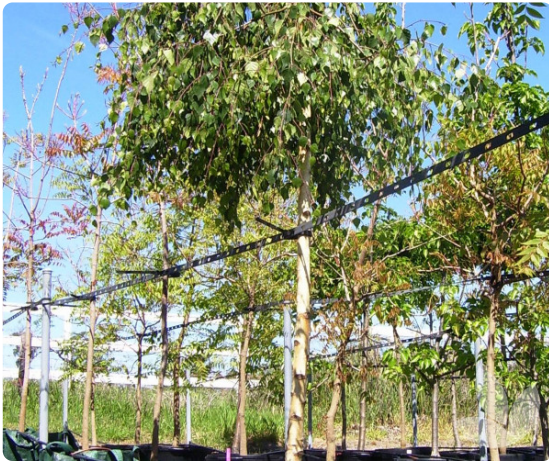

## Betula pendula 'Youngii'

### WEEPING BIRCH

This attractive birch is grafted to a set height. It has a beautiful weeping habit that makes it a beautiful feature tree. It has small leaves that are bright green and turn a brilliant yellow in autumn. Its ornamental bark is white and has a peeling habit.

A fantastic specimen tree in small gardens but also works well in larger gardens. Well suited to parks and streetscapes.

Tolerates most soil conditions in full sun/part shade. Prefers a moist, well drained soil but can tolerate short periods of wet and dry. Protect from hot, westerly winds.

**Foliage** Deciduous

**Form** Weeping

**Mature Size** 1.8-2m graft

**Family** Betulaceae

**Deciduous**

**Weeping**

**Small**

**Feature Bark**