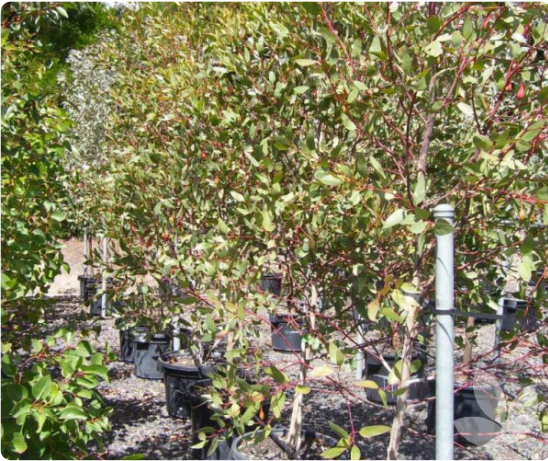

Eucalyptus forrestiana

FUCHSIA GUM

This compact tree is native to a small area near Esperance in Western Australia. Its most striking feature is the display of bright red flower buds which hang on the tree before opening to reveal clusters of yellow stamens from summer through to autumn. Foliage is dark green and the bark is smooth and grey, peeling off in long ribbons during summer.

Great as a streetscape tree or small to large garden that adds colour in summer and winter.

Prefers moist soil in a sunny position. Prefers well-drained soils and can tolerate frost and drought.

Foliage Evergreen