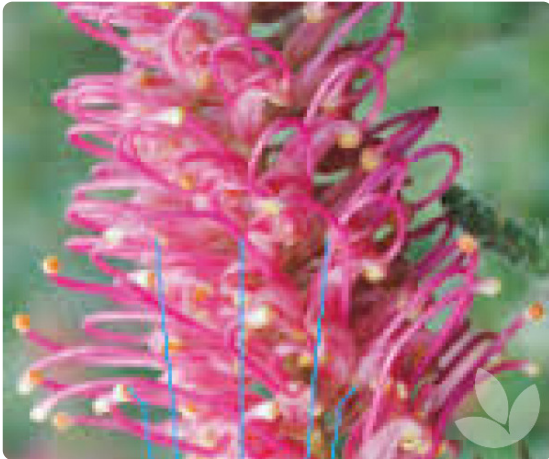

Grevillea banksii x nana 'Miami Pink'

This grafted Grevillea will make a lovely feature shrub growing to 1.5m tall. The pink flowers cover the plant most of the year. It loves full sun and will spread to about 1m across.

'Miami Pink' is a great selection for native gardens where it can spread out with ease. It grows slightly bigger than Grevillea 'Billy Bonkers'.

This variety likes a fun sun position and a humus-rich soil.

Foliage Evergreen

Form Shrub

Mature Size 1.5 x 1m

Family Proteaceae

Small

Evergreen

Shrub

Feature Flower