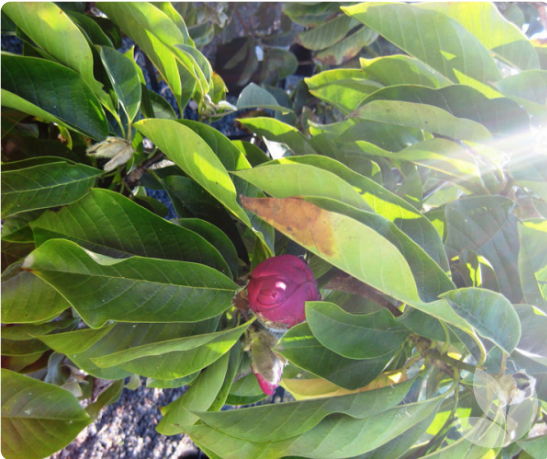

Magnolia x soulangeana 'Royal Purple'

ROYAL PURPLE MAGNOLIA (DECIDUOUS)

This small deciduous tree has large glossy green leaves that hang from the branches. The brilliant large purple flowers appear in the late winter/spring before the leaves. The colour of the flower contrasts well with the dark branches. This magnolia adds stunning early spring colour to your garden.

A great feature tree for the small or large garden. Great winter/early spring colour. Can also be used in parks and landscapes.

This magnolia prefers a moist, deep soil in a full sun position for best growth and flowers. It can tolerate a wide range of soils